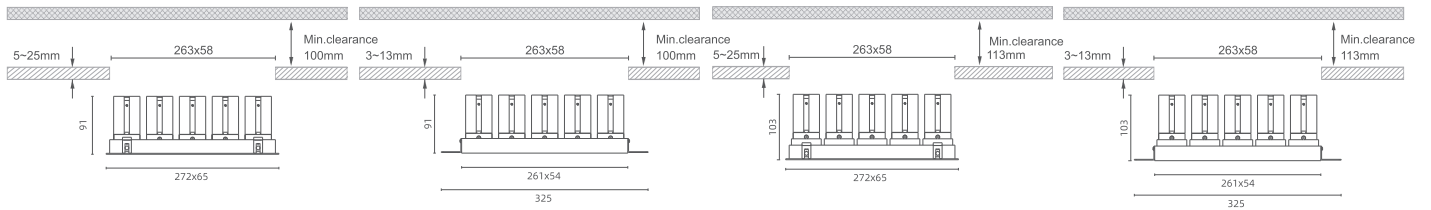

MILAN S-18.1

MILAN S-18.2

TR - Trim Fixed

TS - Trimless Fixed

TR - Trim Fixed

TS - Trimless Fixed

MILAN S-XVIII

EN

CITIZEN LED 4.5W/6.5W/8W Architectural Lighting: CITIZEN LED architectural lighting delivers outstanding performance and adaptability, making it ideal for professional and modern applications. With LED power ranging from 5x6.5W to 5x8W and system power of 5x7W to 5x9W, it offers luminous efficiency with LED output from 3300lm to 4075lm and system output between 2225lm and 33055lm. The beam angles (15°, 24°, 36°, and 45°) provide flexibility in illumination. With a CRI >90 and a standard CCT of 3000K, it supports CCT customization from 2700K to 6000K. The drive specifications are 34V 200mA to 32V 250mA. Its control systems include On/Off, DALI, 0/1-10V, and TRIAC. Front rings are available in white or black, while reflectors come in white, black, silver, grey and black chrome finishes. Rated IP20 and IP54, it features versatile optical protection options like honeycomb louver, spread, diffusion, and clear lenses; ensuring style and durability for any setting.

Reference: System Power - Output Lumen - Delivered Lumen - Beam Angle

MILAN S-18.1	A904	5x7W - 3300lm - 2225lm - 15°	A905	5x7W - 3260lm - 2785lm - 24°	A906	5x7W - 3260lm - 3020lm - 36°	A907	5x7W - 3260lm - 2755lm - 45°
	A908	5x9W - 3960lm - 2905lm - 15°	A909	5x9W - 4075lm - 3235lm - 24°	A910	5x9W - 4075lm - 3305lm - 36°	A911	5x9W - 4075lm - 3190lm - 45°
MILAN S-18.2	A912	5x7W - 3300lm - 2225lm - 15°	A913	5x7W - 3260lm - 2785lm - 24°	A914	5x7W - 3260lm - 3020lm - 36°	A915	5x7W - 3260lm - 2755lm - 45°
	A916	5x9W - 3960lm - 2905lm - 15°	A917	5x9W - 4075lm - 3235lm - 24°	A918	5x9W - 4075lm - 3305lm - 36°	A919	5x9W - 4075lm - 3190lm - 45°