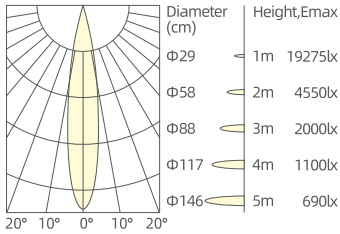

Reference: System Power - Output Lumen - Delivered Lumen - Beam Angle

MILAN S-18.1	A904	5x7W - 3300lm - 2225lm - 15°	A905	5x7W - 3260lm - 2785lm - 24°	A906	5x7W - 3260lm - 3020lm - 36°	A907	5x7W - 3260lm - 2755lm - 45°
	A908	5x9W - 3960lm - 2905lm - 15°	A909	5x9W - 4075lm - 3235lm - 24°	A910	5x9W - 4075lm - 3305lm - 36°	A911	5x9W - 4075lm - 3190lm - 45°
MILAN S-18.2	A912	5x7W - 3300lm - 2225lm - 15°	A913	5x7W - 3260lm - 2785lm - 24°	A914	5x7W - 3260lm - 3020lm - 36°	A915	5x7W - 3260lm - 2755lm - 45°
	A916	5x9W - 3960lm - 2905lm - 15°	A917	5x9W - 4075lm - 3235lm - 24°	A918	5x9W - 4075lm - 3305lm - 36°	A919	5x9W - 4075lm - 3190lm - 45°

Mode	Finish	CCT/CRI		IP	Dim		Emergency	Colour (Reflector)	
TR Trim Version	W - WHITE	K1 - 2700K /90	K2 - 3000K /90	1 - IP20	A - On/Off	B - DALI	Y- Yes	W - WHITE	B - BLACK
TS Trimless Version	B - BLACK	K3 - 3500K /90	K4 - 4000K /90	2 - IP54	C - 0/1-10v	D - TRIAC	N- No	S - SILVER	BC - BLACK CHROME
		K5 - 5000K /90	K6 - 2700-6000K /90		E - BLUETOOT H	F - ZIGBEE		G - GREY	GO - GOLDEN
		K7 - 1800-4000K /90	K8 - DTW-1800-3000K /90		G - CASAMBI			BR - BRONZE	WD - WOOD

Code Example

A001 TA W K11 A Y

Enter Your Code:

CODE MODE FINISH CCT IP DIM EMERGENCY

5x7W/15°/3000K/Ra90