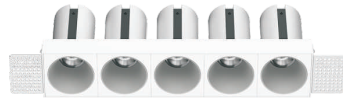

MILAN S-18.1

MILAN S-18.2

TR - Trim Fixed

TS - Trimless Fixed

TR - Trim Fixed

TS - Trimless Fixed

MILAN S-XVIII

EN

CITIZEN LED 4.5W/6.5W/8W Architectural Lighting: CITIZEN LED architectural lighting delivers outstanding performance and adaptability, making it ideal for professional and modern applications. With LED power ranging from 5x6.5W to 5x8W and system power of 5x7W to 5x9W, it offers luminous efficiency with LED output from 3300lm to 4075lm and system output between 2225lm and 33055lm. The beam angles (15°, 24°, 36°, and 45°) provide flexibility in illumination. With a CRI >90 and a standard CCT of 3000K, it supports CCT customization from 2700K to 6000K. The drive specifications are 34V 200mA to 32V 250mA. Its control systems include On/Off, DALI, 0/1-10V, and TRIAC. Front rings are available in white or black, while reflectors come in white, black, silver, grey and black chrome finishes. Rated IP20 and IP54, it features versatile optical protection options like honeycomb louver, spread, diffusion, and clear lenses; ensuring style and durability for any setting.

IT

Illuminazione architettonica CITIZEN LED 4,5 W/6,5 W/8 W: l'illuminazione architettonica CITIZEN LED offre prestazioni e adattabilità eccezionali, rendendola ideale per applicazioni professionali e moderne. Con una potenza del LED che va da 5x6,5W a 5x8W e una potenza del sistema da 5x7W a 5x9W, offre un'efficienza luminosa con uscita LED da 3300lm a 4075lm e potenza del sistema tra 2225lm e 33055lm. Gli angoli del fascio (15°, 24°, 36° e 45°) offrono flessibilità nell'illuminazione. Con un CRI >90 e un CCT standard di 3000K, supporta la personalizzazione CCT da 2700K a 6000K. Le specifiche dell'azionamento sono da 34 V 200 mA a 32 V 250 mA. I suoi sistemi di controllo includono On/Off, DALI, 0/1-10V e TRIAC. Gli anelli frontali sono disponibili in bianco o nero, mentre i riflettori sono disponibili nelle finiture cromo bianco, nero, argento, grigio e nero. Classificato IP20 e IP54, è dotato di versatili opzioni di protezione ottica come feritoie a nido d'ape, diffusione, diffusione e lenti trasparenti; garantendo stile e durata per qualsiasi ambiente.