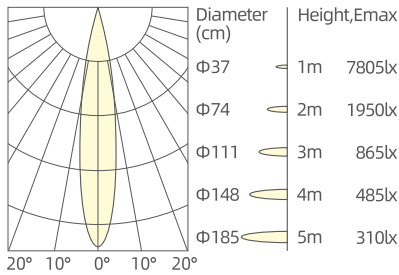

Reference: System Power - Output Lumen - Delivered Lumen - Beam Angle

TONDO S-15.1	B198	5x7W - 3020lm - 1520lm - 15°	B199	5x7W - 3020lm - 1850lm - 24°	B200	5x7W - 3020lm - 2035lm - 36°	B201	5x9W - 3980lm - 2030lm - 15°
	B202	5x9W - 3980lm - 2970lm - 24°	B203	5x9W - 3980lm - 2670lm - 36°				
TONDO S-15.2	B204	5x7W - 3020lm - 1520lm - 15°	B205	5x7W - 3020lm - 1850lm - 24°	B206	5x7W - 3020lm - 2035lm - 36°	B207	5x9W - 3980lm - 2030lm - 15°
	B208	5x9W - 3980lm - 2970lm - 24°	B209	5x9W - 3980lm - 2670lm - 36°				

Mode	Finish	CCT/CRI		IP	Dim		Emergency
TR Trim Version	W - WHITE	K1 - 2700K /90	K2 - 3000K /90	1 - IP20	A - On/Off	B - DALI	Y- Yes
TS Trimless Version	B - BLACK	K3 - 3500K /90	K4 - 4000K /90	2 - IP54	C - 0/1-10v	D - TRIAC	N- No
		K5 - 5000K /90	K6 - 2700-6000K /90		E - BLUETOOTH H	F - ZIGBEE	
		K7 - 1800-4000K /90	K8 - DTW-1800-3000K /90		G - CASAMBI		

Code Example

A001 TA W K11 A Y

Enter Your Code:

CODE MODE FINISH CCT IP DIM EMERGENCY

5x7W/15°/3000K/Ra90