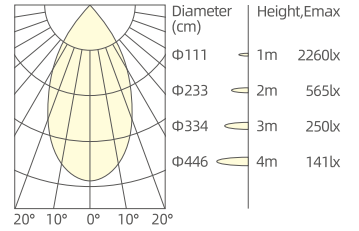

25W/60°/3000K/Ra90

Optical Accessories

Colour(Reflector)