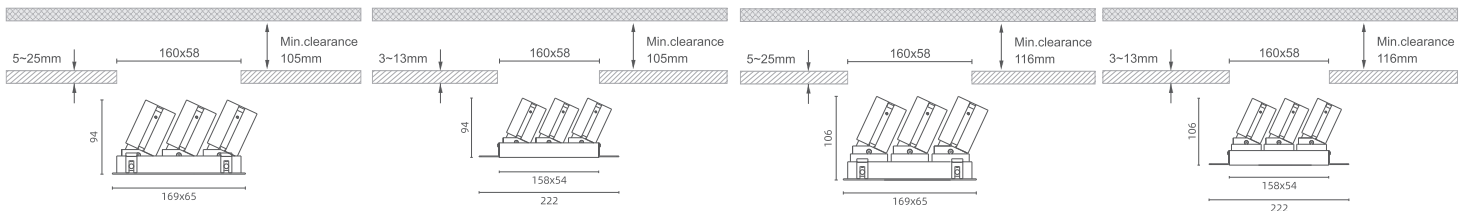

MILAN S-3.1

MILAN S-3.2

TR - Trim Adjustable

TS - Trimless Adjustable

TR - Trim Adjustable

TS - Trimless Adjustable

MILAN S-III

EN

The Citizen LED 4.5W/6.5W/8W Architectural Lighting fixture is engineered for high-quality illumination with triple LED power options ranging from 3x6.5W to 3x8W, and system power between 3x7W and 3x9W. Delivering an impressive LED output of 1980lm to 2445lm and a system output of 1401lm to 2001lm, it provides versatile beam angles of 15°, 24°, 36°, and 45° to suit different lighting needs. With a standard CCT of 3000K and CRI above 90, it ensures vibrant and accurate color rendering. The fixture supports On/Off, DALI, 0/1-10V, and TRIAC control options, with IP20 and IP54 ratings for protection. Reflectors are available in white, black, silver, black chrome, and grey, with front rings in white and black. For optical protection, the E01 honeycomb louver serves IP20, while E02, E03, and E04 lenses offer IP54, allowing customizable combinations to enhance lighting effects.