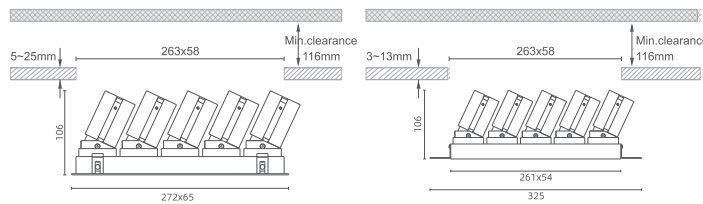

MILAN S-4.1

TR - Trim Adjustable

TS - Trimless Adjustable

MILAN S-4.1

TR - Trim Adjustable

TS - Trimless Adjustable

MILAN S-IV

EN

The CITIZEN LED 4.5W/6.5W/8W Architectural Lighting provides efficient, high-quality illumination for various architectural applications. With LED power ranging from 5x6.5W to 5x8W and system power from 5x7W to 5x9W, it delivers LED outputs from 3300lm to 4075lm and system outputs from 2335lm to 3585lm. Available beam angles of 15°, 24°, 36°, and 45° offer flexibility for different lighting needs. The 3000K CCT and CRI greater than 90 ensure accurate and vibrant color rendering. It supports CCT options from 2700K to 6000K and is compatible with On/Off, DALI, 0/1-10V, and TRIAC control systems. Standard front rings are available in white and black, with reflectors in white, black, silver, and black chrome. IP20 protection features E01 honeycomb louvers, while IP54 includes E02, E03, and E04 lenses for enhanced durability.