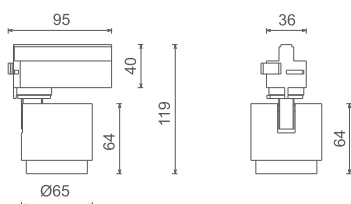

TERAMO-4.1