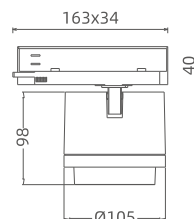

TERAMO-4.2

TERAMO-IV

EN

The CITIZEN LED 7W/8.5W/10W Architectural Lighting provides efficient, versatile illumination with LED power ranging from 7W to 10W and system power from 8W to 12W. It delivers LED output between 992lm and 1334lm and system output from 671lm to 1068lm, with beam angles of 15°, 24°, 36°, and 60°. The fixture operates at a drive of 34V, 200mA to 300mA. Standard CCT ranges from 2700K to 6000K, with a normal setting of 3000K. The lighting is rated IP20 and IP54 for protection, with a CRI > 90. Control options include On/Off, DALI, 0/1-10V, and TRIAC, with front rings available in white and black

IT

L'illuminazione architettonica CITIZEN LED 7W/8,5W/10W fornisce un'illuminazione efficiente e versatile con potenze LED che vanno da 7W a 10W e potenze di sistema da 8W a 12W. Fornisce un'uscita LED compresa tra 992 lm e 1334 lm e un'uscita di sistema da 671 lm a 1068 lm, con angoli del fascio di 15°, 24°, 36° e 60°. L'apparecchio funziona a un azionamento di