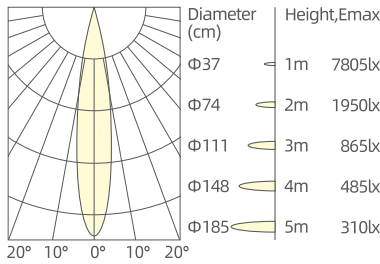

Reference: System Power - Output Lumen - Delivered Lumen - Beam Angle

TONDO S-22.1	B294	5x7W - 3020lm - 1520lm - 15°	B295	5x7W - 3020lm - 1850lm - 24°	B296	5x7W - 3020lm - 2035lm - 36°	B297	5x9W - 3980lm - 2030lm - 15°
	B298	5x9W - 3980lm - 2970lm - 24°	B299	5x9W - 3980lm - 2670lm - 36°				
TONDO S-22.2	B294	5x7W - 3020lm - 1520lm - 15°	B295	5x7W - 3020lm - 1850lm - 24°	B296	5x7W - 3020lm - 2035lm - 36°	B297	5x9W - 3980lm - 2030lm - 15°
	B298	5x9W - 3980lm - 2970lm - 24°	B299	5x9W - 3980lm - 2670lm - 36°				

Mode	Finish	CCT/CRI		IP	Dim		Emergency
TR Trim Version	W - WHITE	K1 - 2700K /90	K2 - 3000K /90	1 - IP20	A - On/Off	B - DALI	Y- Yes
TS Trimless Version	B - BLACK	K3 - 3500K /90	K4 - 4000K /90	2 - IP54	C - 0/1-10v	D - TRIAC	N- No
		K5 - 5000K /90	K6 - 2700-6000K /90		E - BLUETOOTH	F - ZIGBEE	
		K7 - 1800-4000K /90	K8 - DTW-1800-3000K /90		G - CASAMBI		

Code Example

A001 TA W K11 A Y

Enter Your Code:

CODE MODE FINISH CCT IP DIM EMERGENCY

5x7W/15°/3000K/Ra90