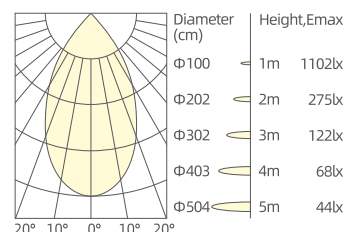

14W/15°/3000K/Ra90

14W/24°/3000K/Ra90

14W/36°/3000K/Ra90

14W/55°/3000K/Ra90

Optical Accessories