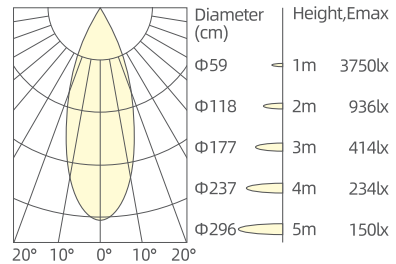

3x9W/36°/3000K/Ra90

Optical Accessories