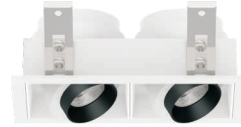

TONDO V-6.1

TONDO V-6.2

TR - Trim Adjustable

TS - Trimless Adjustable

TR - Trim Adjustable

TS - Trimless Adjustable

TONDO V-X

EN

The Citizen LED 4.5W/6.5W Architectural Lighting provides efficient, versatile lighting with LED power ranging from 4.5W to 6.5W and system power from 6W to 8W. Offering LED output between 512lm and 621lm and system output from 413lm to 509lm, it delivers quality illumination with beam options of 15°, 24°, 36°, and 50°. The color temperature ranges from 2700K to 6000K, with 3000K as standard, and a high CRI above 90 for accurate color rendering. Available IP ratings include 20 and 54, with various lens options for optical protection. Control systems include On/Off, DALI, and TRIAC, and it comes with white or black front rings.